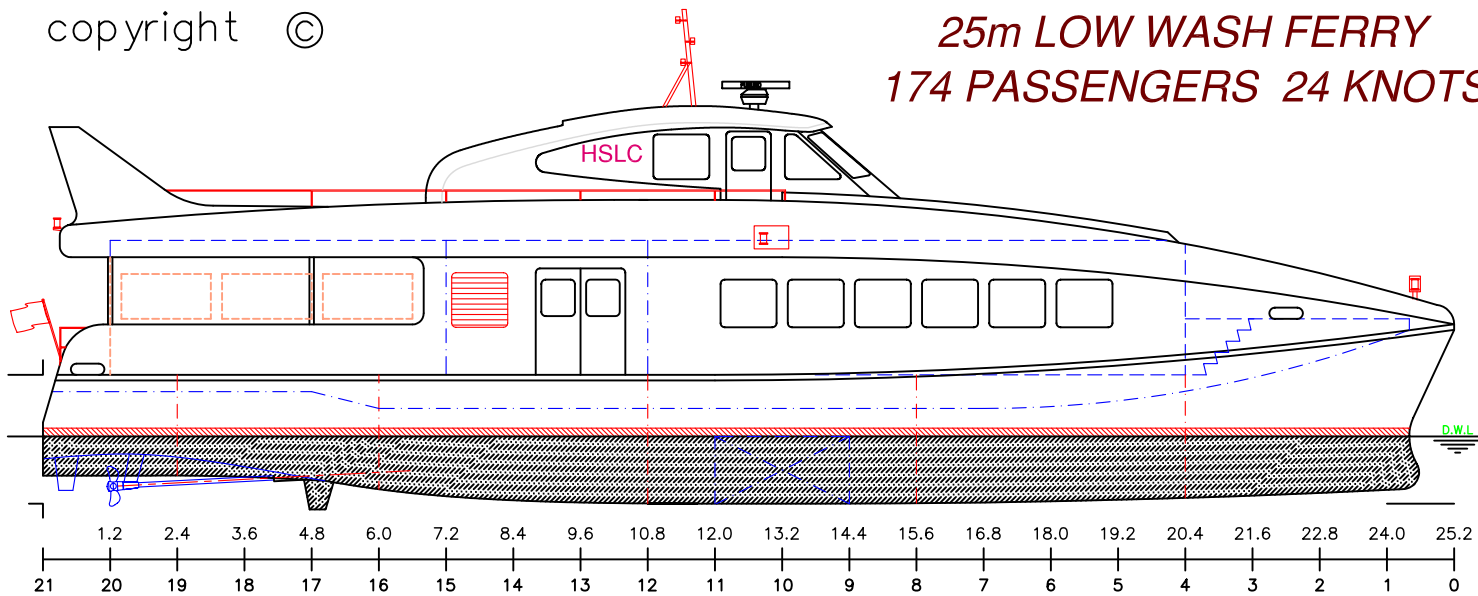

25m LOW WASH FERRY 174 PASSENGERS 24 KNOTS

LOA:	25.2m	FUEL:	2000lts	MAIN ENGINES:	2 x YANMAR 6LY2ASTP
LOP:	24.8m	WATER:	200lts		324kW @ 3300rpm
BEAM:	8.0m	PASSENGERS:	174	GEARBOX:	2 x IRM 350
DRAFT:	1.0m	SPEED:	24knots	PROPULSION:	28" FIXED PITCH PROP.