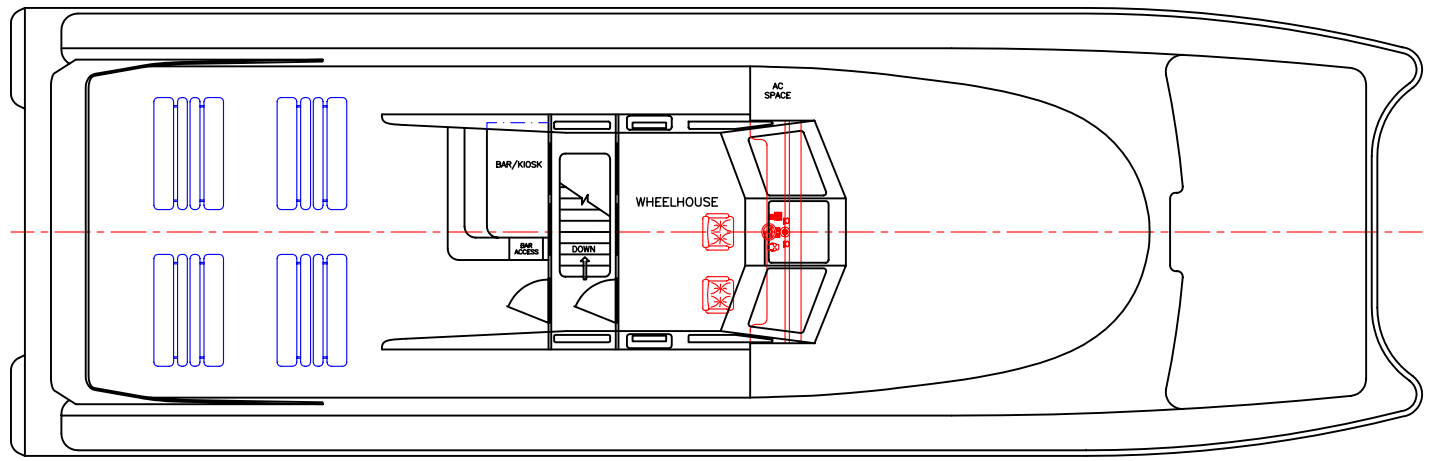

25m LOW WASH FERRY 174 PASSENGERS 24 KNOTS

LOA:	25.2m	FUEL:	2000lts	MAIN ENGINES:	2 x YANMAR 6LY2ASTP
LOP:	24.8m	WATER:	200lts		324kW @ 3300rpm
BEAM:	8.0m	PASSENGERS:	174	GEARBOX:	2 x IRM 350
DRAFT:	1.0m	SPEED:	24knots	PROPULSION:	28" FIXED PITCH PROP.