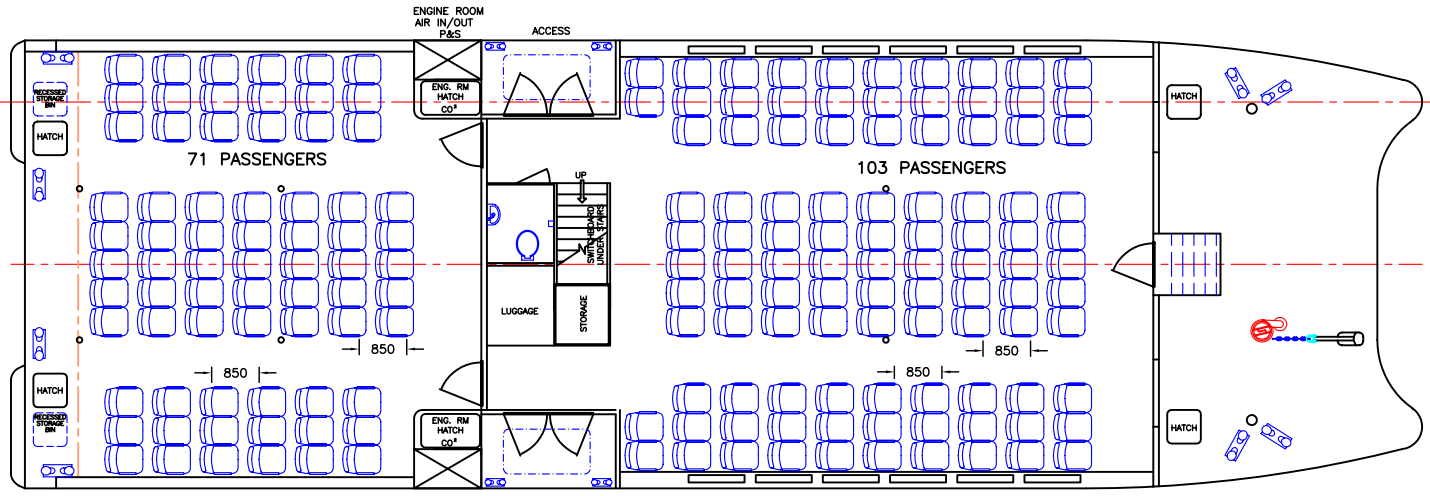

25m LOW WASH FERRY 174 PASSENGERS 24 KNOTS

LOA:	25.2m	FUEL:	2000lts	MAIN ENGINES:	2 x YANMAR 6LY2ASTP
LOP:	24.8m	WATER:	200lts		324kW @ 3300rpm
BEAM:	8.0m	PASSENGERS:	174	GEARBOX:	2 x IRM 350
DRAFT:	1.0m	SPEED:	24knots	PROPULSION:	28" FIXED PITCH PROP.