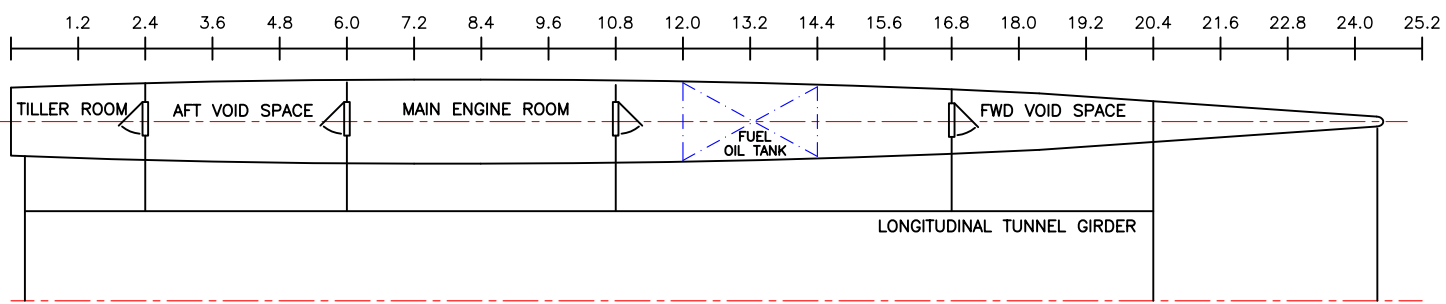

25m LOW WASH FERRY 174 PASSENGERS 24 KNOTS

LOA:	25.2m	FUEL:	2000lts	MAIN ENGINES:	2 x YANMAR 6LY2ASTP
LOP:	24.8m	WATER:	200lts		324kW @ 3300rpm
BEAM:	8.0m	PASSENGERS:	174	GEARBOX:	2 x IRM 350
DRAFT:	1.0m	SPEED:	24knots	PROPULSION:	28" FIXED PITCH PROP.