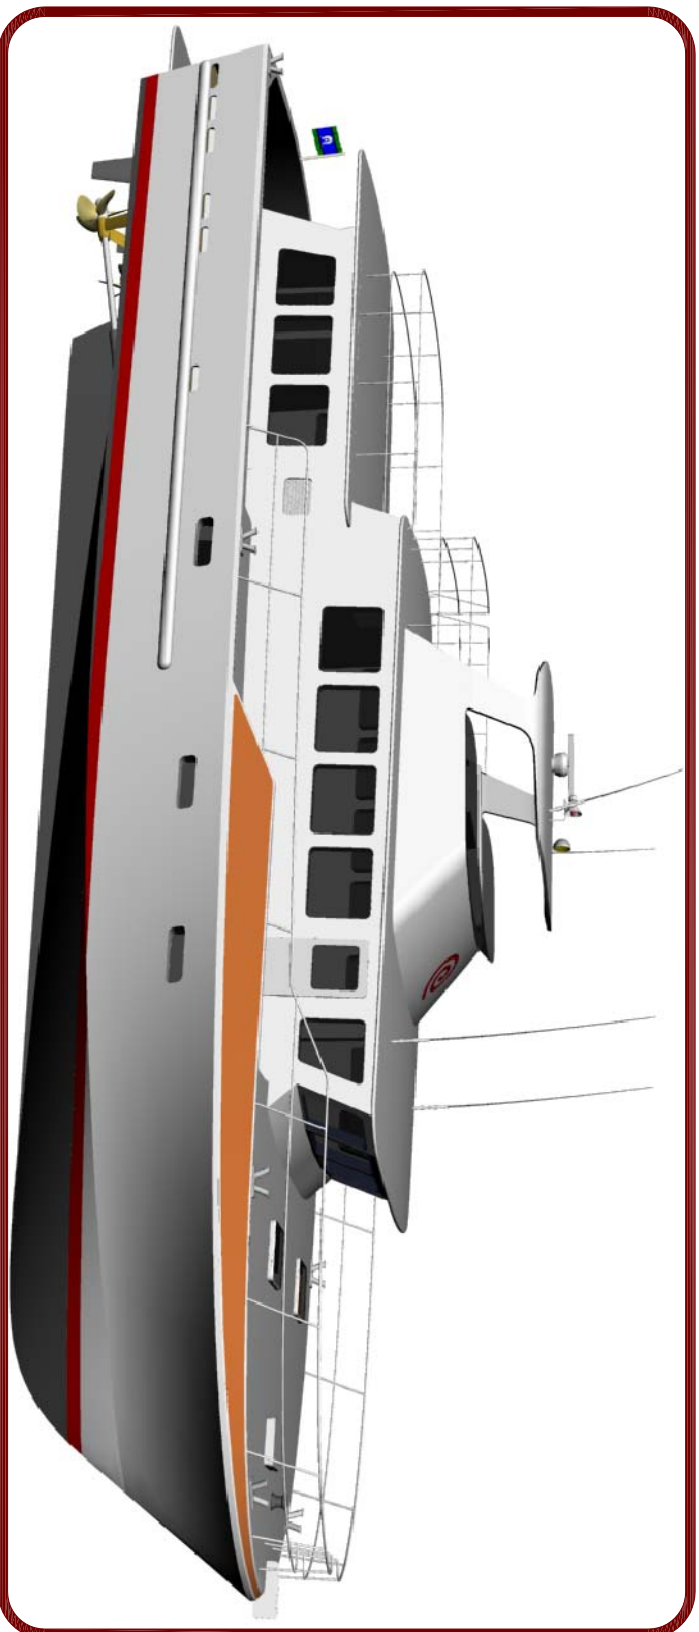

23m EXPEDITION YACHT

MARK WILLIAMSON DESIGN

Consulting Naval Architects & Mechanical Engineers

48 Sweetgum St, Ashmore, Queensland 4214, Australia

Ph: 617 5597 3521 Fax: 617 5597 3529 www.mwdesign.net.au