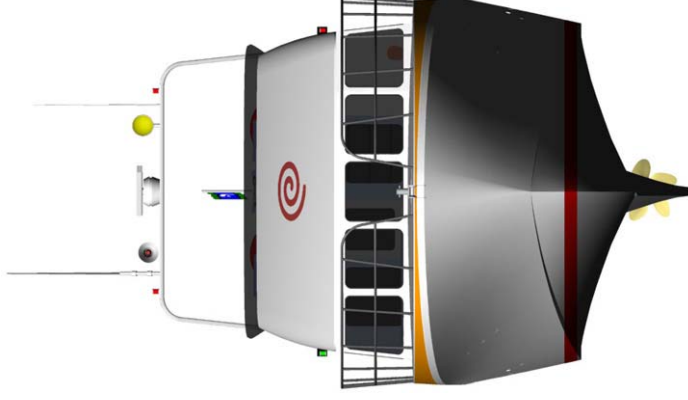

HSLC

13.6m Cray Boat

Mark Williamson Design
48 Sweetgum St, Ashmore Qld 4214, Australia
Ph: (617) 5597 3521 Fax: (617) 5597 3529 www.mwdesign.net.au

HSLC

13.6m Cray Boat

LOA : 13.6m
LWL : 11.80m
Beam : 4.60m
Draft : 1.40m
Fuel : 1500lbs
Power : 1 x 490kW
Speed : 26 knots