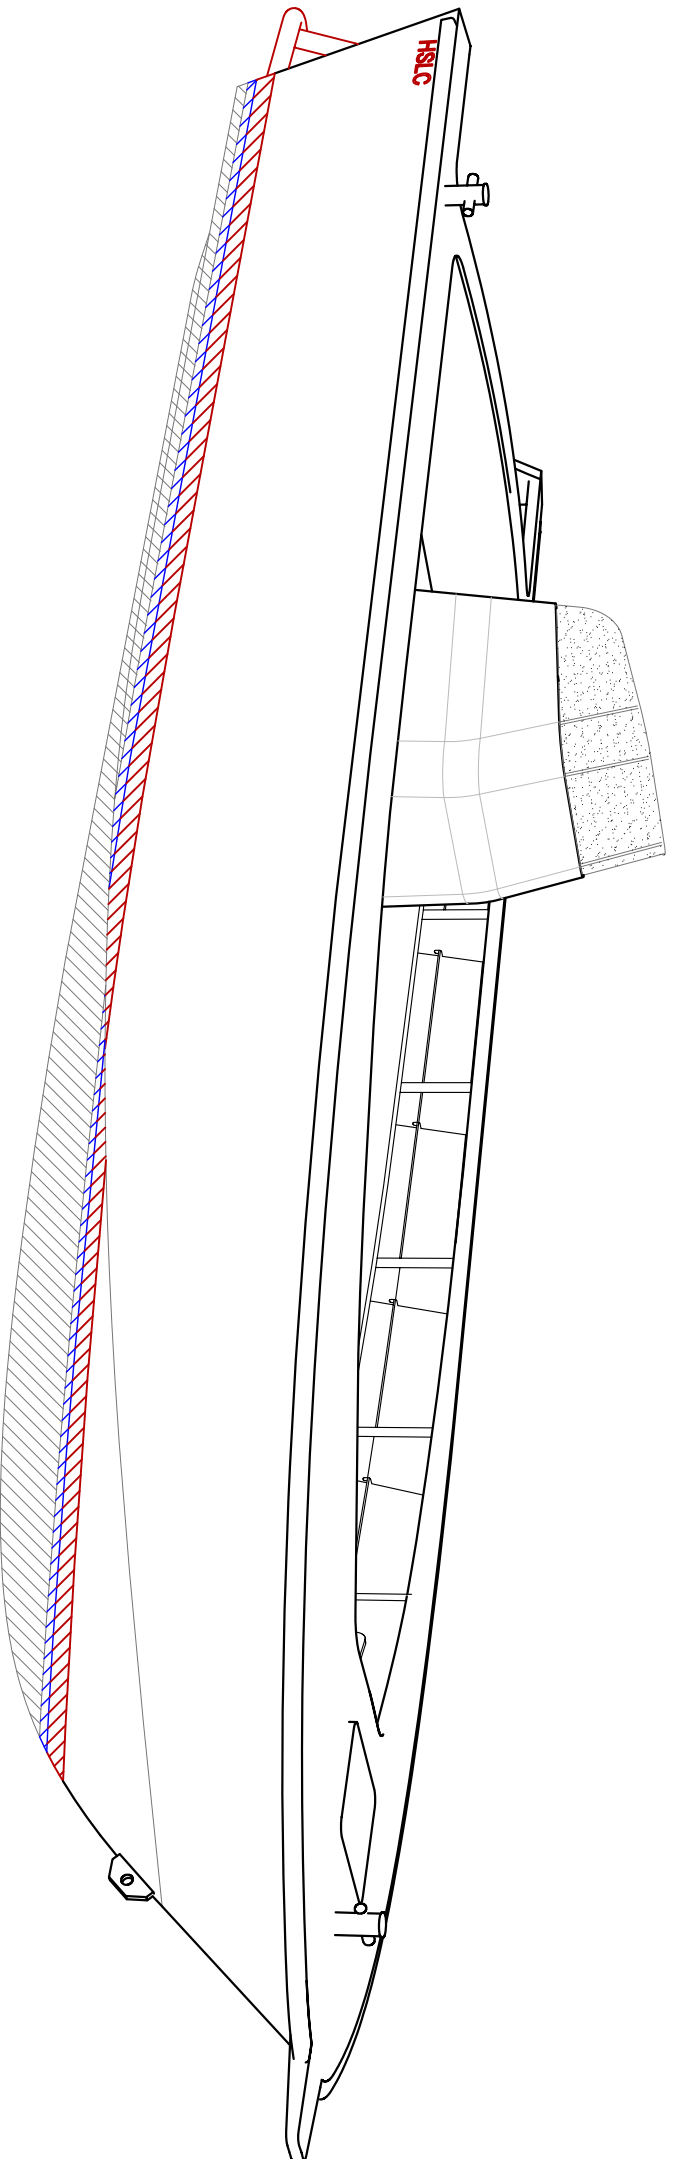

Jordan Boats

9.5m FAST WORK BOAT

copyright ©

THIS DRAWING AND/OR SPECIFICATION IS THE PROPERTY OF MARK WILLIAMSON DESIGN PTY LTD. IT IS NOT TO BE USED BY OR DISCLOSED TO ANY THIRD PERSON WITHOUT THE EXPRESSED PERMISSION OF MARK WILLIAMSON DESIGN PTY LTD.

MARK WILLIAMSON DESIGN

Consulting Naval Architects & Mechanical Engineers

48 Sweetgum St, Ashmore, Queensland 4214, Australia
Ph: 617 5597 3521 Fax: 617 5597 3529 www.mwdesign.net.au

VESSEL: 9.5m FAST WORK BOAT

TITLE: GENERAL ARRANGEMENT

DWG No: W95-3D SCALE:

DATE: 15/09/2004 DRAWN: MDW